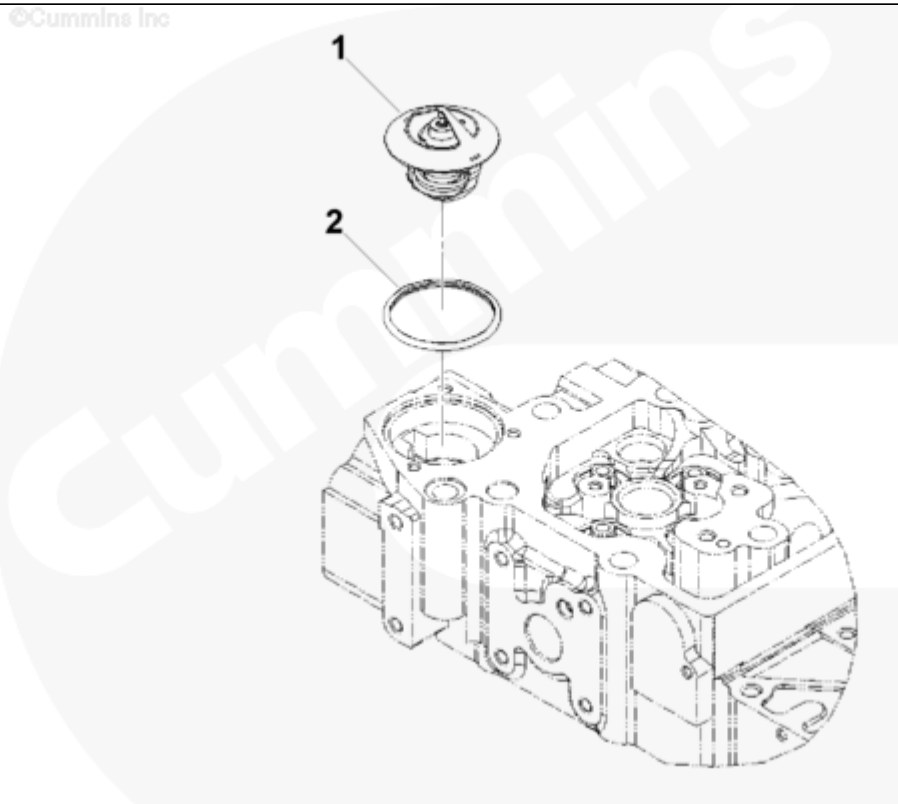

Parts Catalog - Option Detail

Electronic Parts Catalog - Option Detail				
Option	Group	Graphic	Film Card	Date
EC9042-01	08.07	ec900zf	T	04-NOV-03
Engines	4B3.9, 6A3.4, 6B5.9, B GAS INTERNATIONAL CM556, B4.5, B4.5 CM2350 B129B, B4.5 CM2350 B146C, B4.5 CM2350 B147B, B4.5 RGT, B4.5S, B5.9 G, B5.9 GAS PLUS CM556, B5.9 LPG, B5.9 LPG PLUS CM556, B6.7 CM2350 B121B, B6.7 CM2350 B135B, B6.7 CM2350 B136C, B6.7 CM2350 B148B, B6.7 G CMOH6.0 B125, B6.7N CM2380 B150B, B6.7S, F3.8 CM2350 F120B, F3.8 CM2350 F128C, F3.8 CM2350 F132B, F3.8 F102, G3.9, G5.9, G5.9 CM558, ISB (CHRYSLER), ISB CM2150, ISB CM2150 E, ISB CM550, ISB CM850, ISB/ISD4.5 CM2150 B119, ISB/ISD4.5 CM2150 SN, ISB/ISD6.7 CM2150 B120, ISB/ISD6.7 CM2150 SN, ISB/ISD6.7 CM2880 B126, ISB3.9 CM2220 B107, ISB4.5 CM2150, ISB5.9G CM2180, ISB6.7 2010 DCX PICKUP, ISB6.7 2013 DCX CHASSIS CAB, ISB6.7 CM2150 SQ, ISB6.7 CM2250, ISB6.7 CM2350 B101, ISB6.7 CM2350 B103, ISB6.7 CM2350 B142, ISB6.7 CM2670 B153B, ISB6.7 G CM2180 B118, ISBE CM2150, ISBE CM800, ISBE2/ISBE3 CM850, ISBE4 CM850, ISD4.5 CM2150, ISD6.7 CM2880 D101, ISF2.8 CM2220, ISF2.8 CM2220 AN, ISF2.8 CM2220 EC, ISF2.8 CM2220 ECF2, ISF2.8 CM2220 F101, ISF2.8 CM2220 F117, ISF2.8 CM2220 F122, ISF2.8 CM2220 F126, ISF2.8 CM2220 F129, ISF2.8 CM2220 IAN, ISF3.8 CM2220, ISF3.8 CM2220 AN, ISF3.8 CM2220 F103, ISF3.8 CM2220 F110, ISF3.8 CM2220 F116, ISF3.8 CM2220 F134B, ISF3.8 CM2220 IAN, ISF3.8 CM2350 F109, ISF4.5 CM2220 F123, ISG11 CM2880 G106, ISG11 CM2880 G108, ISG12 CM2880 G107, ISG12 CM2880 G109, ISG12 G CMOH6.0 G111, QSB3.9 30 CM550, QSB3.9 CM2880 B138, QSB4.5 30 CM550, QSB4.5 CM2150 B108, QSB4.5 CM2250 B131, QSB4.5 CM2250 EC, QSB4.5 CM2350 B106, QSB4.5 CM2350 B122			